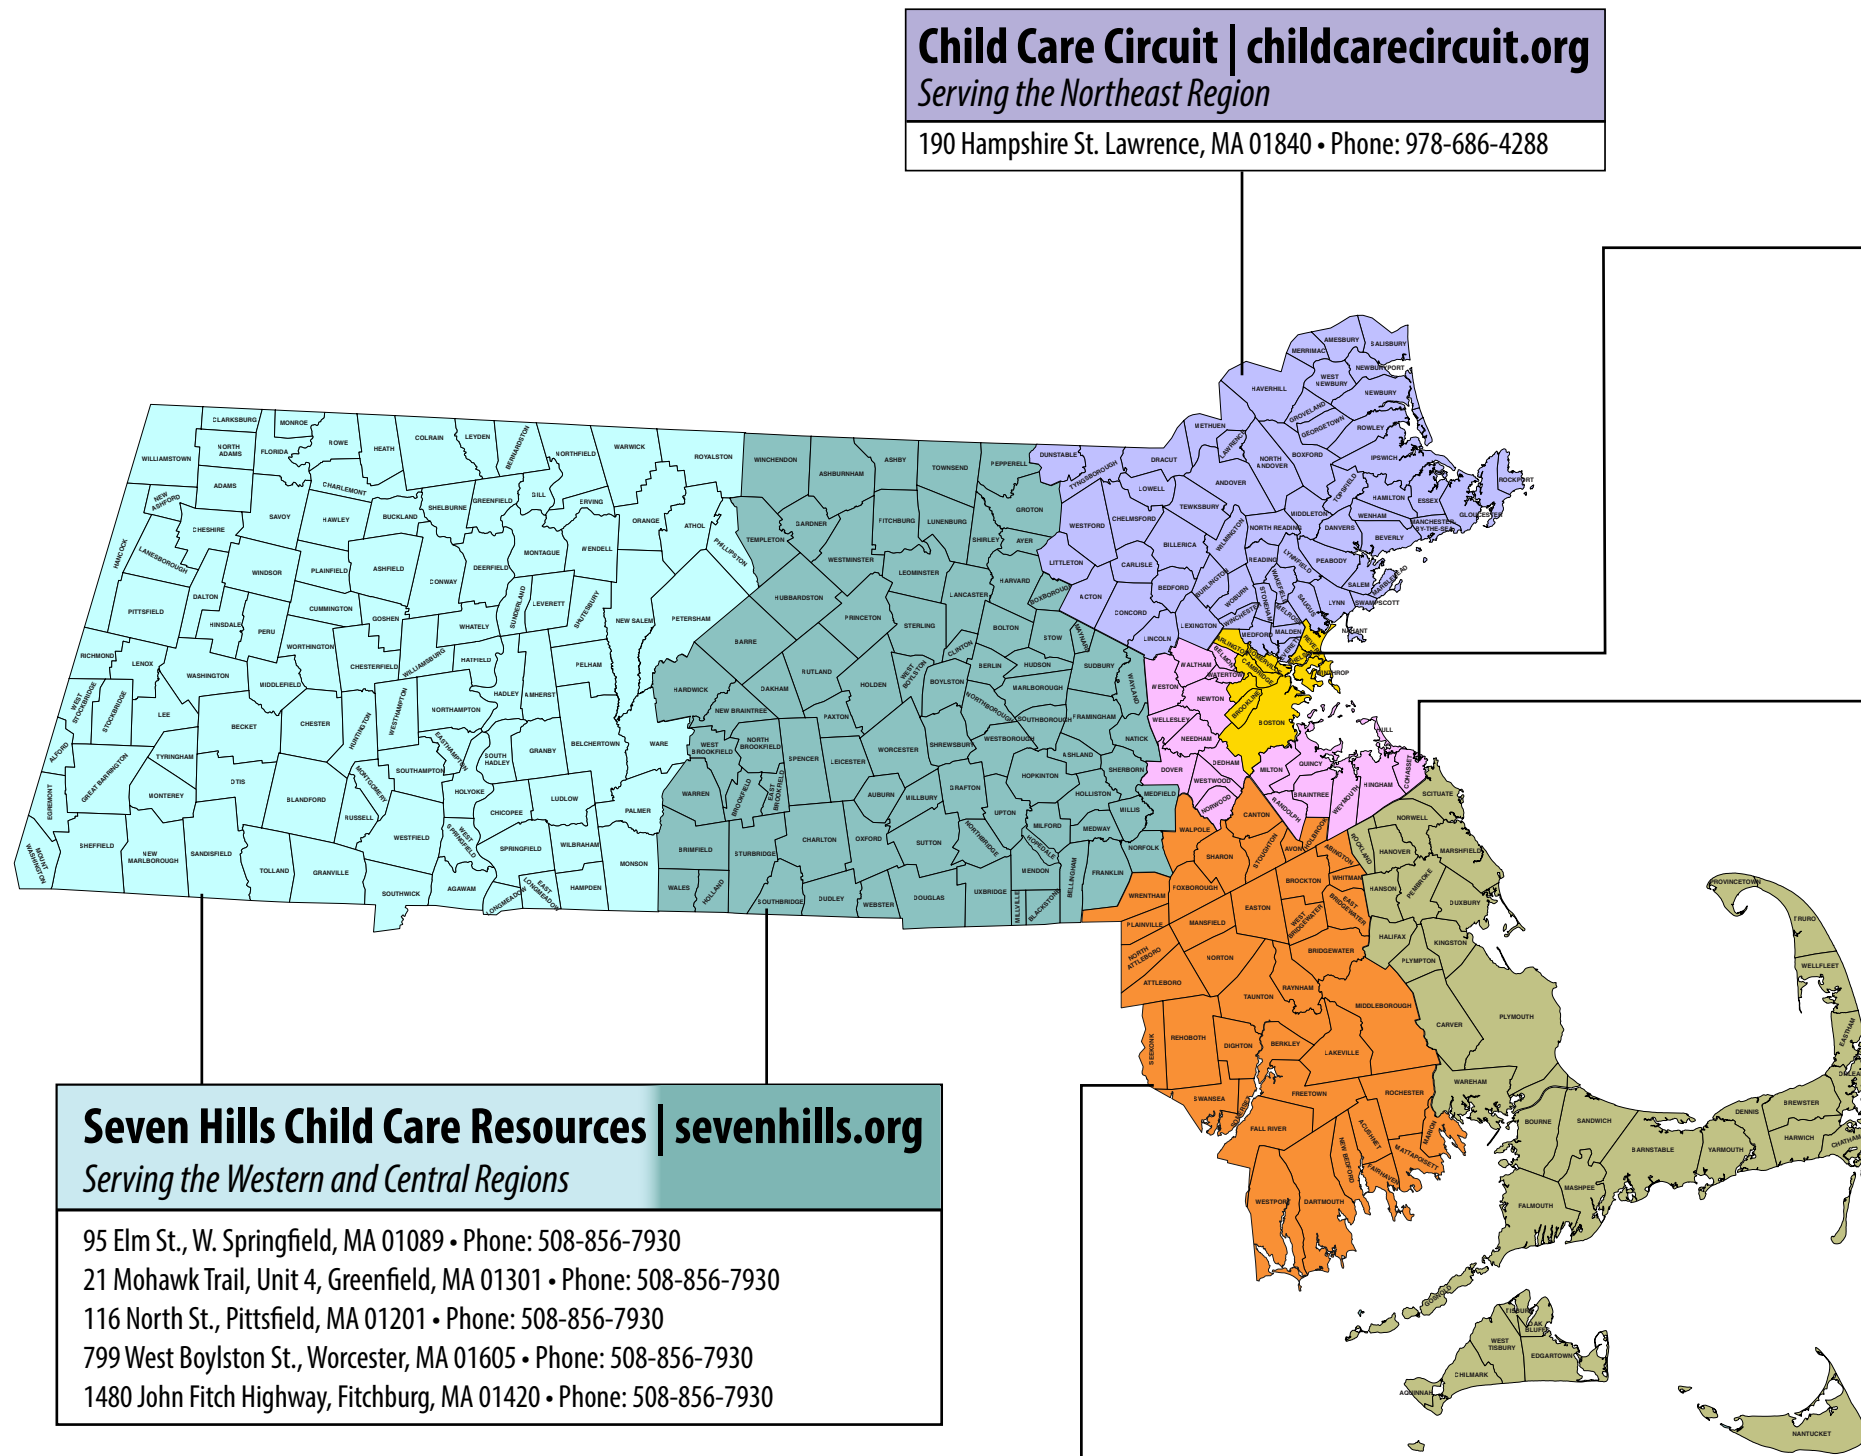

Child Care Resource & Referral Coverage Areas

Child Care Circuit | childcarecircuit.org
Serving the Northeast Region
 190 Hampshire St. Lawrence, MA 01840 • Phone: 978-686-4288

ABCD Child Care Choices of Boston | ccboston.org
Serving in Partnership the Metro Boston Region
 105 Chauncy St., Boston, MA 02111 • Phone: 617-542-5437

QCAP, Community Care For Kids | qcap.org
Serving in Partnership the Metro Boston Region
 1509 Hancock St., Quincy, MA 02169 • Phone: 617-657-5305

Seven Hills Child Care Resources | sevenhills.org
Serving the Western and Central Regions
 95 Elm St., W. Springfield, MA 01089 • Phone: 508-856-7930
 21 Mohawk Trail, Unit 4, Greenfield, MA 01301 • Phone: 508-856-7930
 116 North St., Pittsfield, MA 01201 • Phone: 508-856-7930
 799 West Boylston St., Worcester, MA 01605 • Phone: 508-856-7930
 1480 John Fitch Highway, Fitchburg, MA 01420 • Phone: 508-856-7930